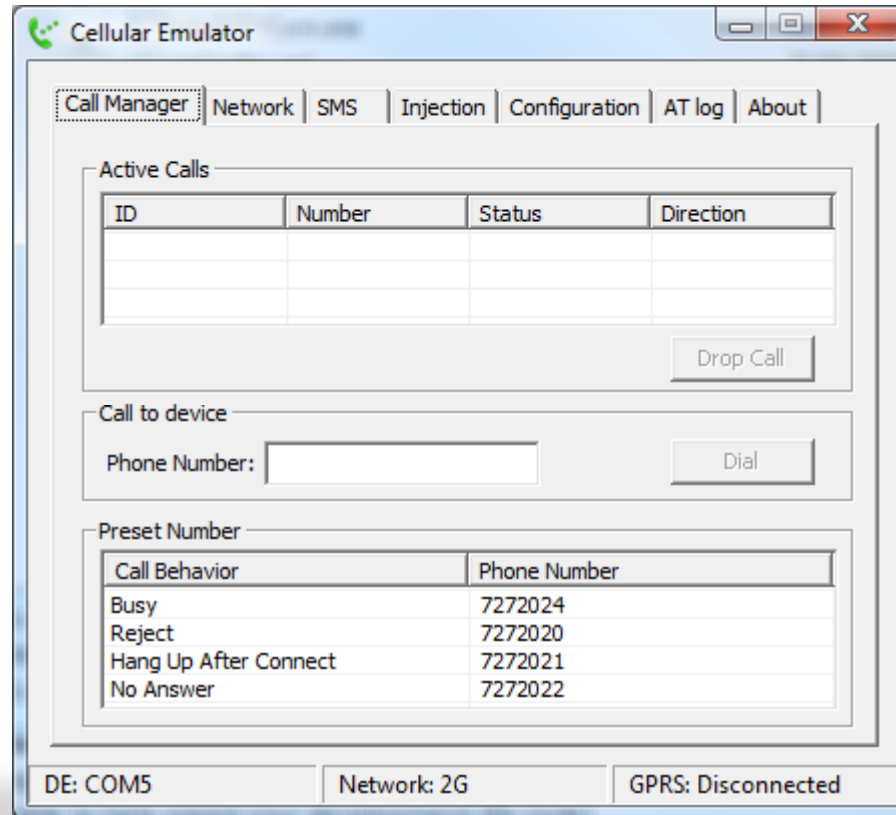

Windows Mobile 6 SDK Tools

Cellular Emulator