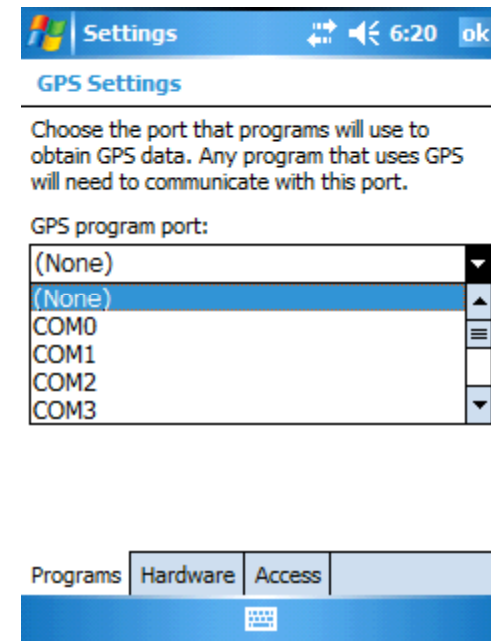

TORONTO CODE CAMP 2008
visit torontocodecamp.net

Windows Mobile 6 SDK Tools

Fake GPS

GPS

Global Positioning System or GPS

- Windows Mobile 5+
- Only available to native developers
- SDK includes sample to PInvoke